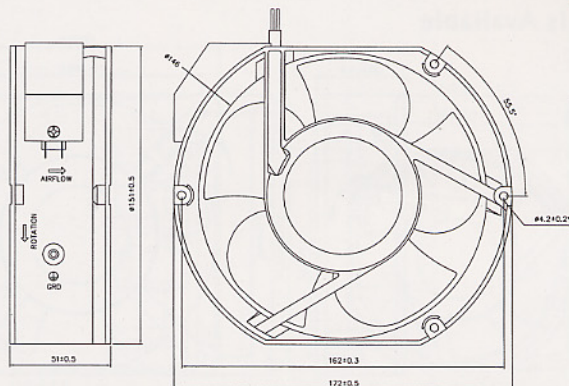

SIZE: 172x150x50mm

Bearing Type:

Ball / Sleeve Bearing

Leader Wire Or Terminal Is Available

Specifications

Specifications are subject to change without notice

Model No.	Bearing	Rated Voltage Vac	Frequency Hz	Input Current A	Input Power W	Speed R.P.M.	Max. Air Flow CFM	Static Pressure InchAq	Noise dB-A	Weight g
1725HA1SAT(L)	Sleeve	115	50/60	0.43/0.48	39.3/59.6	2700/3000	194.6/218.2	0.31/0.51	52.3/54.7	930
1725HA1BAT(L)	Ball									
1725HA2SAT(L)	Sleeve	230	50/60	0.23/0.27	38.4/47.9	2700/3000	196.0/217.7	0.29/0.49	51.3/53.9	
1725HA2BAT(L)	Ball									

SIZE: ϕ 172x51mm

Bearing Type:

Ball / Sleeve Bearing

Leader Wire Or Terminal Is Available

Specifications

Specifications are subject to change without notice

Model No.	Bearing	Rated Voltage Vac	Frequency Hz	Input Current A	Input Power W	Speed R.P.M.	Max. Air Flow CFM	Static Pressure InchAq	Noise dB-A	Weight g
A1175HBT	Ball	115	50/60	0.22/0.23	25/27	2800/3200	203/239	0.62/0.69	51/58	908
A2175HBT	Ball	230	50/60	0.11/0.11	25/26	2800/3200	203/239	0.62/0.69	51/58	