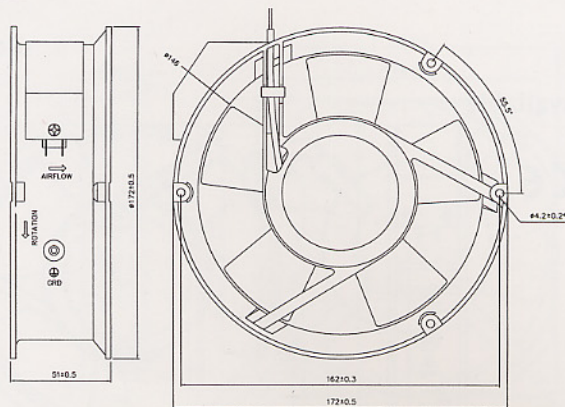

SIZE: 172x150x50mm

Bearing Type:

Ball / Sleeve Bearing

Leader Wire Or Terminal Is Available

Specifications

Specifications are subject to change without notice

Model No.	Bearing	Rated Voltage Vac	Frequency Hz	Input Current A	Input Power W	Speed R.P.M.	Max. Air Flow CFM	Static Pressure InchAq	Noise dB-A	Weight g
1725HA1SAT(L)	Sleeve	115	50/60	0.43/0.48	39.3/59.6	2700/3000	194.6/218.2	0.31/0.51	52.3/54.7	930
1725HA1BAT(L)	Ball									
1725HA2SAT(L)	Sleeve	230	50/60	0.23/0.27	38.4/47.9	2700/3000	196.0/217.7	0.29/0.49	51.3/53.9	
1725HA2BAT(L)	Ball									

SIZE: ϕ 172x51mm

Bearing Type:

Ball / Sleeve Bearing

Leader Wire Or Terminal Is Available

Specifications

Specifications are subject to change without notice

Model No.	Bearing	Rated Voltage Vac	Frequency Hz	Input Current A	Input Power W	Speed R.P.M.	Max. Air Flow CFM	Static Pressure InchAq	Noise dB-A	Weight g
A1175HBT	Ball	115	50/60	0.22/0.23	25/27	2800/3200	203/239	0.62/0.69	51/58	908
A2175HBT	Ball	230	50/60	0.11/0.11	25/26	2800/3200	203/239	0.62/0.69	51/58	